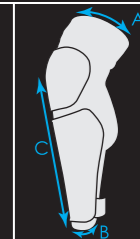

Knee/Shin Guards

4x4 KNEE / SHIN GUARDS	YTH	SM	MD	LG	XL
A Top Opening in inches	15"	15.5"	17"	18.5"	20.5"
B Bottom Opening inches	7"	8"	9"	9.5"	10.5"
C Length in inches**	10"	13"	14.5"	15.5"	16.5"
A Top Opening in CM	38cm	39cm	43cm	47cm	52cm
B Bottom Opening CM	18cm	20cm	23cm	24cm	27cm
C Length in Centimeters**	25cm	33cm	37cm	39cm	42cm

PRO, RACE & COMP KNEE / SHIN GUARDS	SM	MD	LG
A Top Opening in inches	14"	15"	15.5"
B Bottom Opening inches	9.5"	9"	9.5"
A Top Opening in Centimeters	36cm	38cm	39cm
B Bottom Opening Centimeters	24cm	23cm	24cm