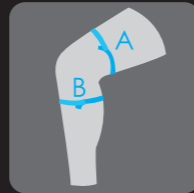

HELMETS

With tape level, measure the widest point of your head, approximately 1 inch above your eyebrows.

GLOVES and WRIST BRACES

Hand measure should be taken around the fullest part of the hand.

SHOES

Use your regular shoe size as a reference. Shoes are in mens sizes.

ELBOW & KNEE PADS

Measure around your arm or leg where top & bottom of pad ends. Length of elbow guards is from center of elbow to wrist. Length of Knee/Shin guards is from center of knee to the top of the shoe.