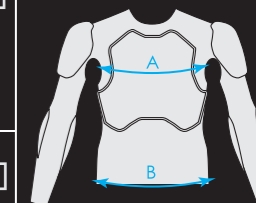

Pressure Suits

EVO, VAPOR, COMP, ASSAULT, SUB GEAR	SM	MD	LG	XL	XXL
A Chest inches	32-33"	34-35"	36-38"	40-42"	44-46"
B Waist inches	26-28"	28-30"	31-33"	34-36"	38-40"
A Chest in CM	81-84cm	86-89cm	91-97cm	101-107cm	112-117cm
B Waist in CM	66-71cm	71-76cm	79-84cm	86-92cm	96-102cm

CORE SAVER	YTH	SM/MD	LG/XL	XXL
A Chest inches	30-35"	36-43"	44-46"	48-50"
B Waist inches	24-30"	31-37"	38-40"	42-44"
A Chest in CM	76-79cm	91-97cm	112-117cm	123-127cm
B Waist in CM	61-66cm	79-84cm	96-102cm	106-115cm