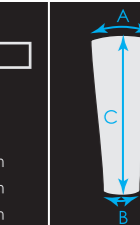

Forearm Guards

2x4 ELBOW FOREARM GUARDS	YTH	SM	MD	LG	XL
A Top Opening in inches	8.5"	10.75"	11.5"	12"	12.5"
B Bottom Opening inches	6"	6.5"	6.75"	7"	8"
C Length in inches*	7.5"	9"	9.5"	10.5"	11"
A Top Opening in CM	22cm	27cm	29cm	30cm	32cm
B Bottom Opening CM	15cm	17cm	17cm	18cm	20cm
C Length in Centimeters*	19cm	23cm	24cm	27cm	28cm

RACE ELBOW FOREARM	SM	MD	LG
A Top Opening in inches	11"	11.5"	12"
B Bottom Opening inches	8.5"	9"	10"
C Length in inches*	9"	9.5"	10"
A Top Opening in Centimeters	28cm	29cm	30cm
B Bottom Opening Centimeters	22cm	23cm	25cm
C Length in Centimeters*	23cm	24cm	25cm