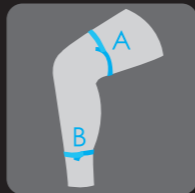

sizing chart

PRESSURE SUITS

With tape level, measure around the fullest part of the chest, just under the arms and around the shoulder blades.

KNEE BRACE

Mesure at the mid kneecap, with the leg completely straight out.

HELMETS

With tape level, measure the widest point of your head, approximately 1 inch above your eyebrows.

GLOVES and WRIST BRACES

Hand measure should be taken around the fullest part of the hand.

SHOES

Use your regular shoe size as a reference. Shoes are in mens sizes.

ELBOW & KNEE PADS

Measure around your arm or leg where top & bottom of pad ends. Length of elbow guards is from center of elbow to wrist. Length of Knee/Shin guards is from center of knee to the top of the shoe.